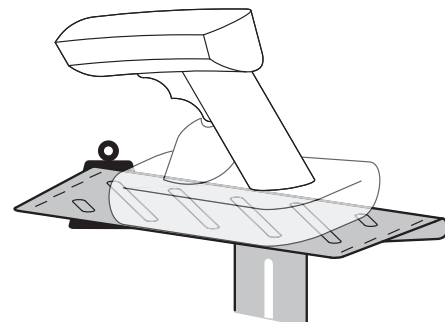

SV Scanner Shelf

NOTE: Scanner is supplied by customer.

SV Cart & Head Unit

Back of SV Cart

Wall Track

Max weight: 2 lbs (1 kg)*

Dimensions

*Maximum SV LCD Cart Weight Capacity 35 lbs. (16 kg). This is the sum of LCD monitor, CPU, keyboard/mouse, scanner and any worksurface load, including drawers, if present.