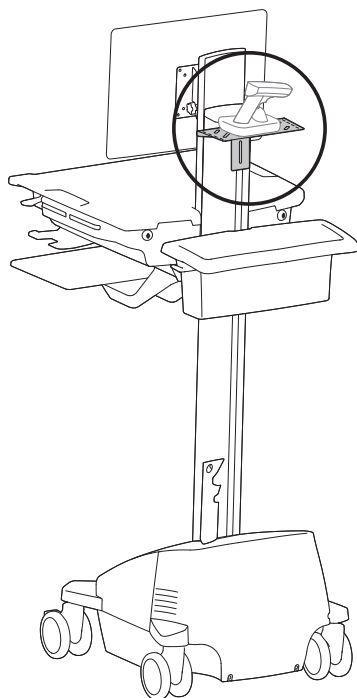

SV Scanner Shelf

NOTE: Scanner is supplied by customer.

SV Cart & Head Unit

Back of SV Cart

Wall Track

Max weight: 2 lbs (1 kg)*

Dimensions

*Maximum SV LCD Cart Weight Capacity 35 lbs. (16 kg). This is the sum of LCD monitor, CPU, keyboard/mouse, scanner and any worksurface load, including drawers, if present.

*Maximum SV Laptop Cart Weight Capacity 22 lbs. (10 kg). This is the sum of laptop, keyboard/mouse, scanner and any worksurface load, including drawers, if present.