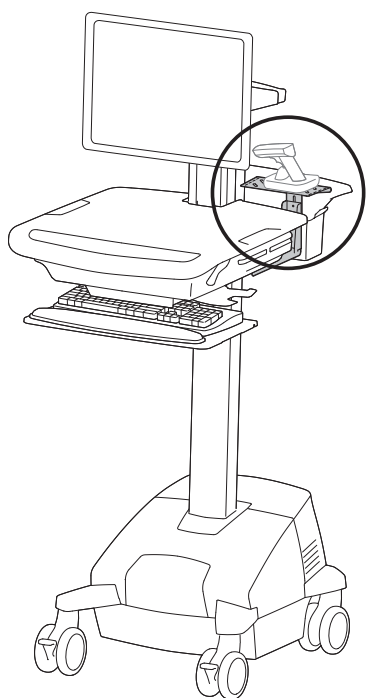

SV Scanner Shelf

NOTE: Scanner is supplied by customer.

SV Cart & Head Unit

Back of SV Cart

Wall Track

Max weight: 2 lbs (1 kg)*

Dimensions

*Maximum SV LCD Cart Weight Capacity 35 lbs. (16 kg). This is the sum of LCD monitor, CPU, keyboard/mouse, scanner and any worksurface load, including drawers, if present.

*Maximum SV Laptop Cart Weight Capacity 22 lbs. (10 kg). This is the sum of laptop, keyboard/mouse, scanner and any worksurface load, including drawers, if present.