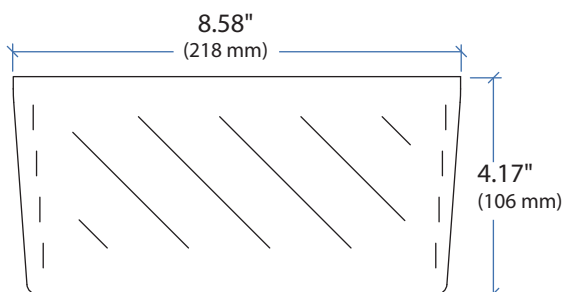

SV Scanner Shelf

NOTE: Scanner is supplied by customer.

SV Cart & Head Unit

Back of SV Cart

Wall Track

Max weight: 2 lbs (1 kg)*

Dimensions

*Maximum SV LCD Cart Weight Capacity 35 lbs. (16 kg). This is the sum of LCD monitor, CPU, keyboard/mouse, scanner and any worksurface load, including drawers, if present.

*Maximum SV Laptop Cart Weight Capacity 22 lbs. (10 kg). This is the sum of laptop, keyboard/mouse, scanner and any worksurface load, including drawers, if present.